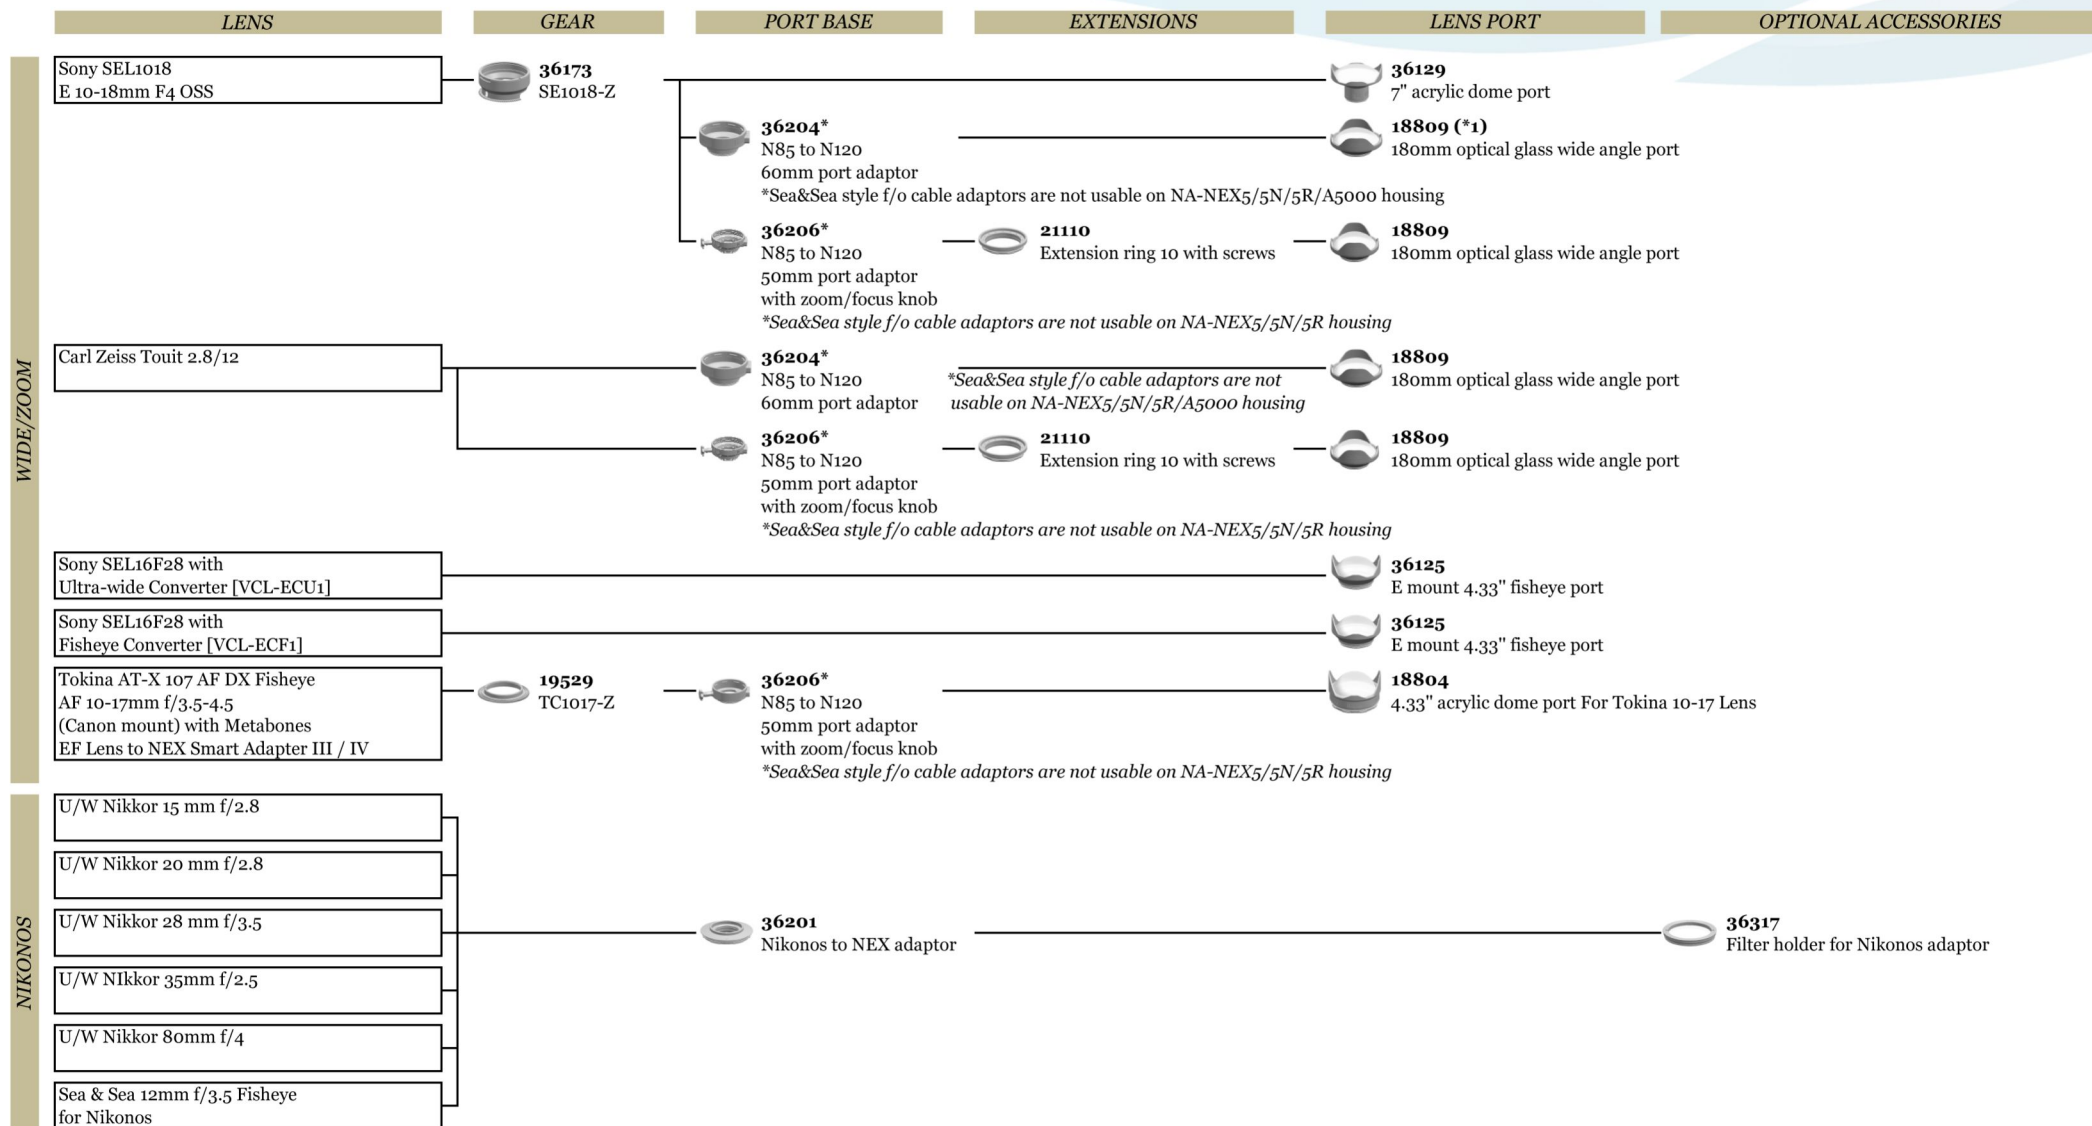

(*1) Most optimized dome port

N85 Port System for Sony E-mount System

(*1) Most optimized dome port