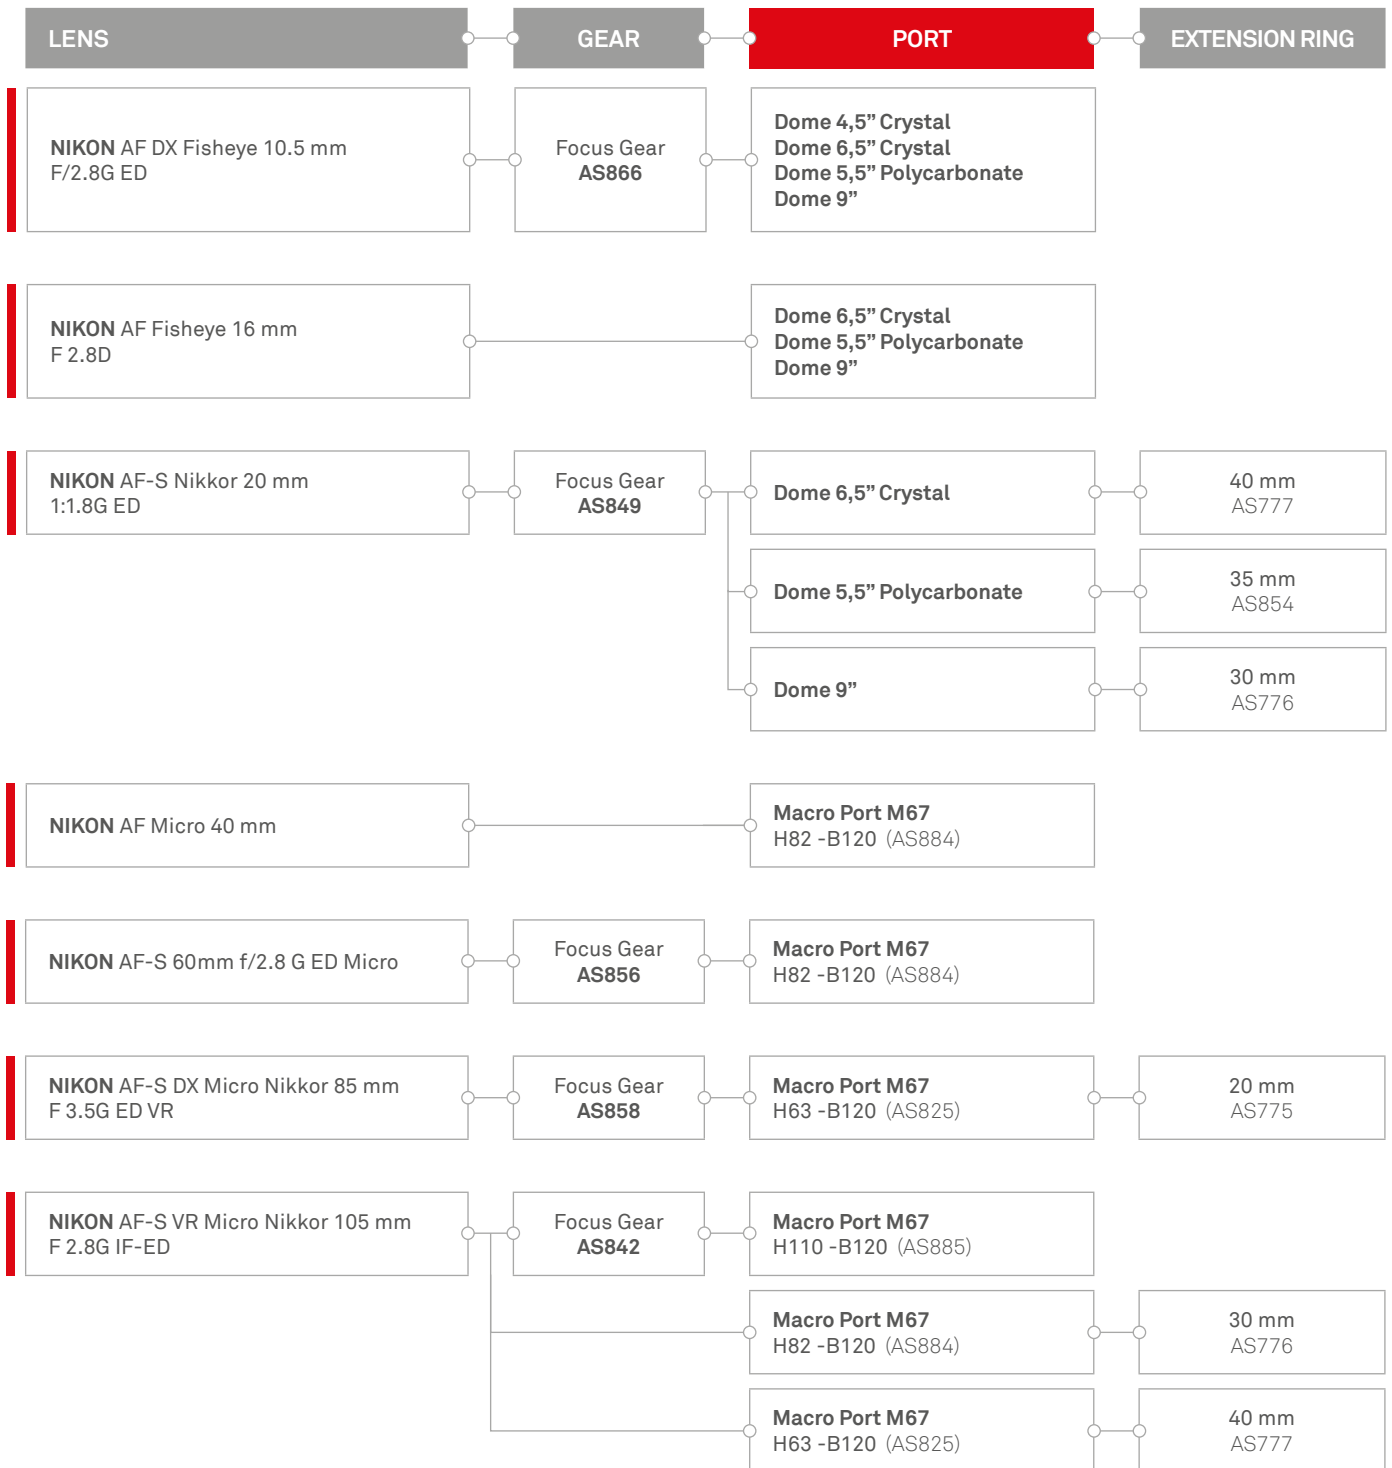

⚠ CAUTION!

- (1*) Best set up for this lens.
- (2*) Come corner softness in the image at open to medium f/stops with this port set up.
- (3*) Evident corner softness with this set up.
- (4*) A diopter lens should be attached to the lens in order to keep close focus capabilities behind the dome port underwater.

info@isotecnic.it | www.isotecnic.it

Follow us on   

PORT CHART

⚠ CAUTION!

- (1*) Best set up for this lens.
- (2*) Come corner softness in the image at open to medium f/stops with this port set up.
- (3*) Evident corner softness with this set up.
- (4*) A diopter lens should be attached to the lens in order to keep close focus capabilities behind the dome port underwater.