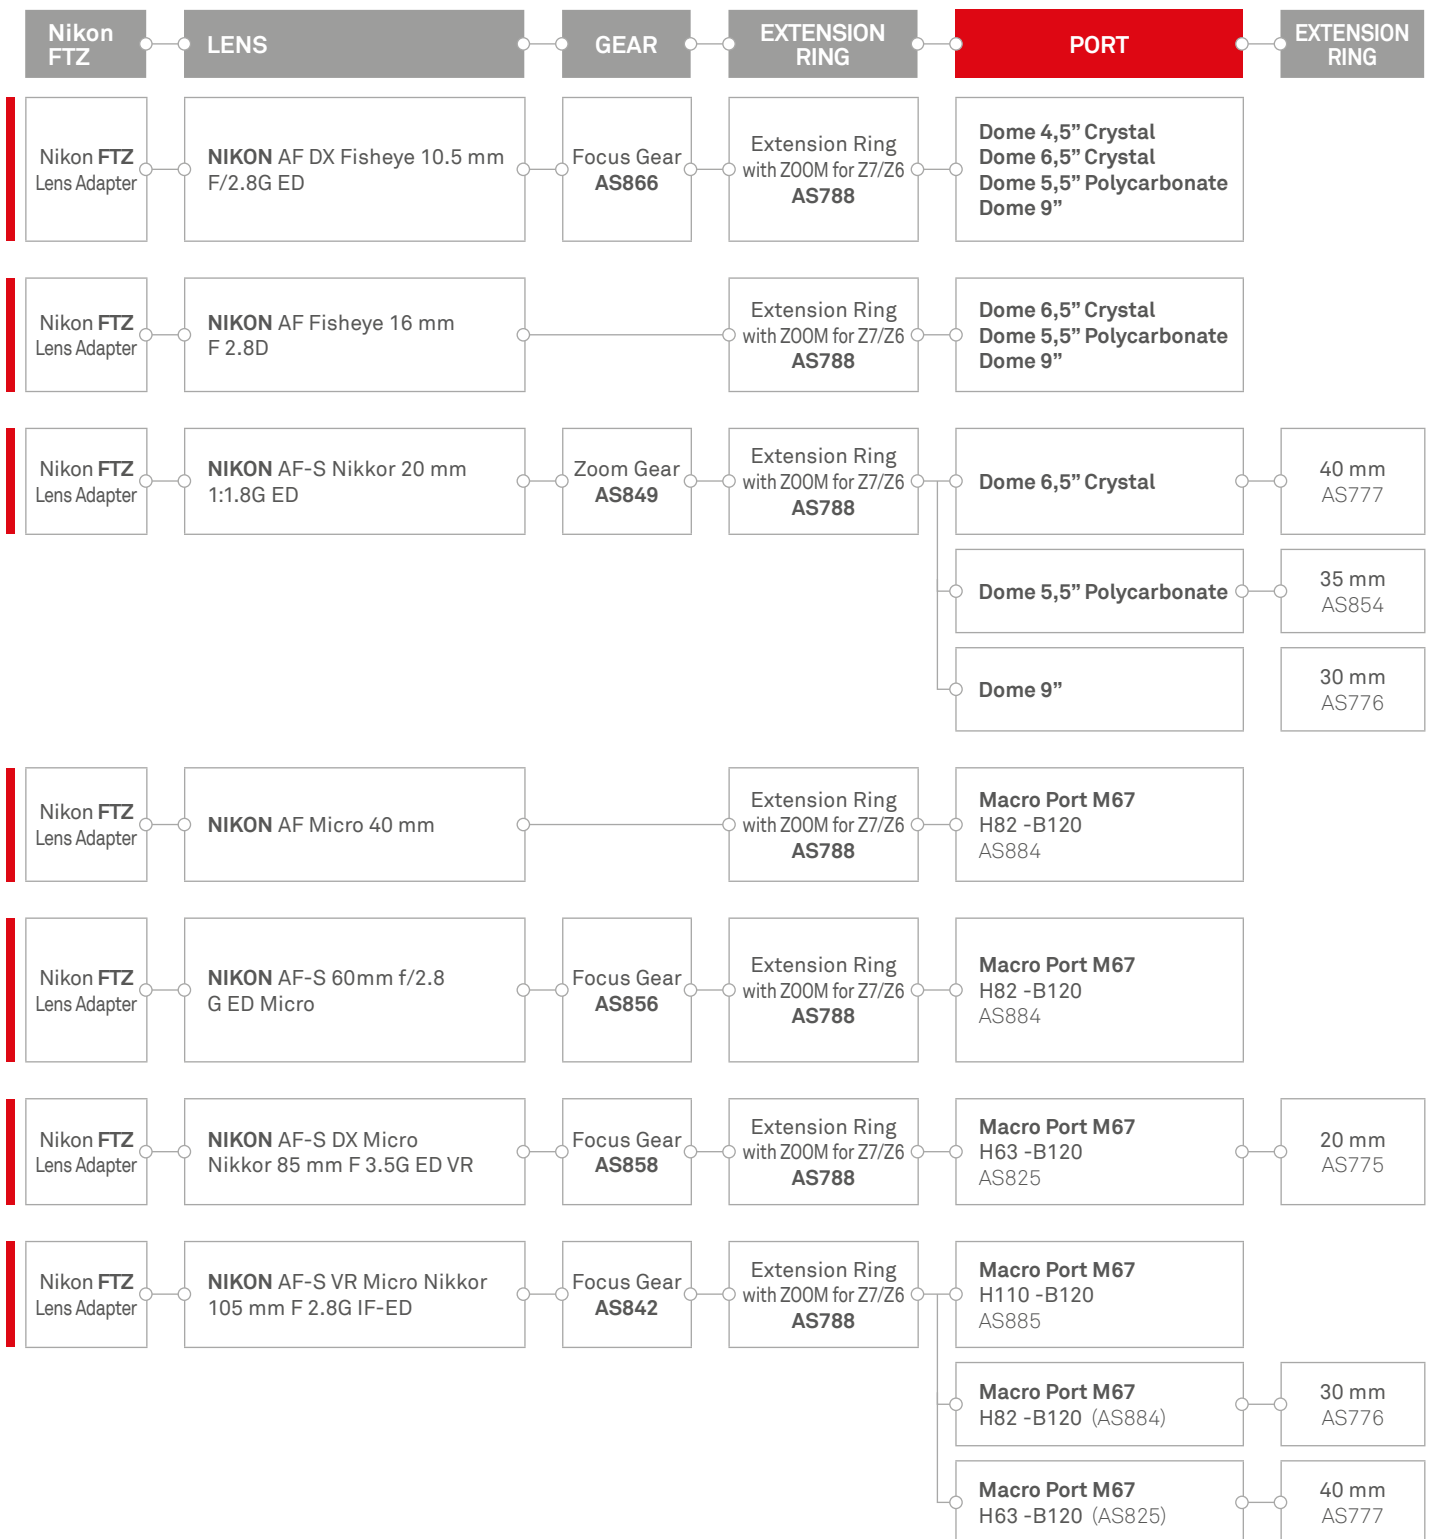

# PORT CHART

## ⚠ CAUTION!

(1\*) Best set up for this lens.

(2\*) Come corner softness in the image at open to medium f/stops with this port set up.

(3\*) Evident corner softness with this set up.

(4\*) A diopter lens should be attached to the lens in order to keep close focus capabilities behind the dome port underwater.

# PORT CHART

**Nikon Z 7 & Z 6**