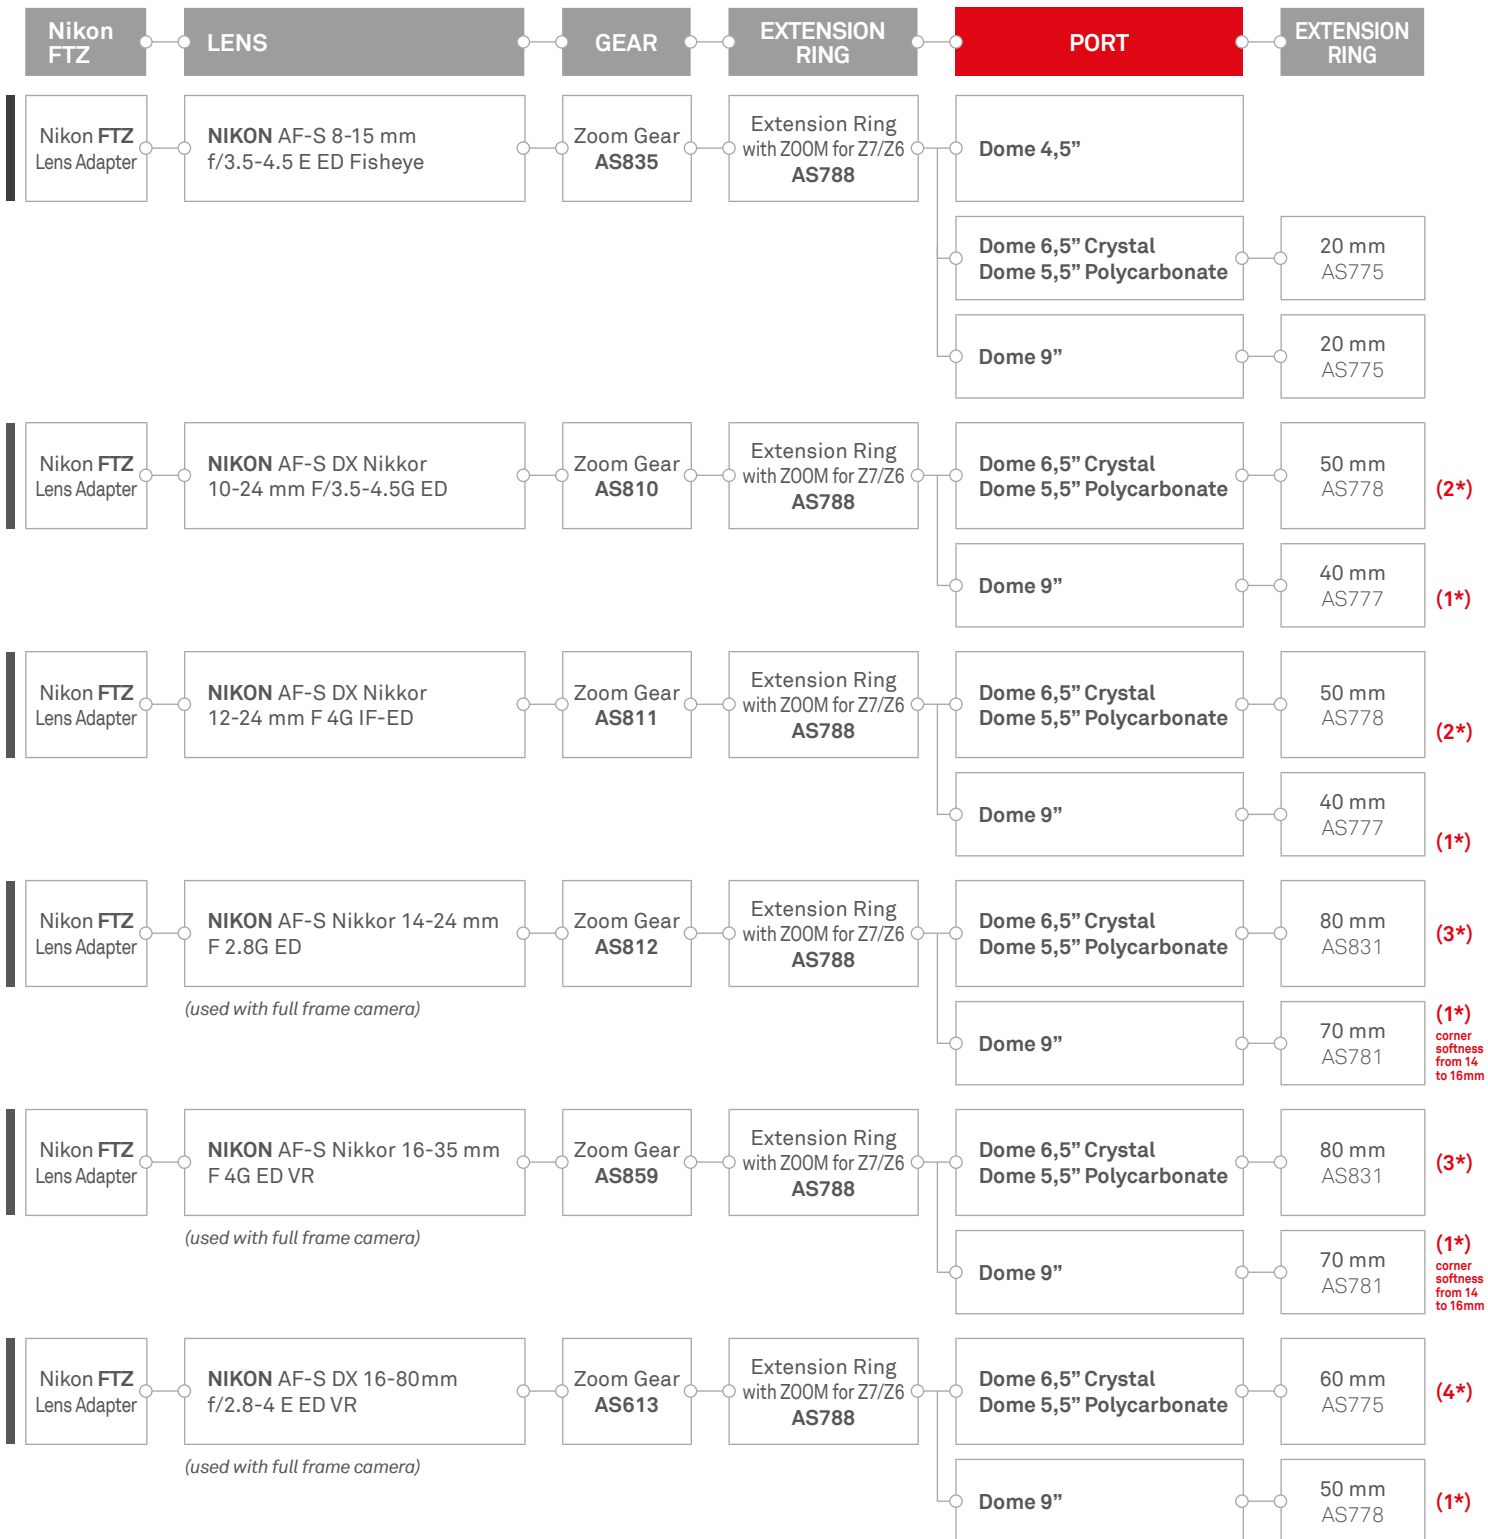

PORT CHART

Nikon Z7 & Z6

⚠ CAUTION!

(1*) Best set up for this lens.

(2*) Come corner softness in the image at open to medium f/stops with this port set up.

(3*) Evident corner softness with this set up.

(4*) A diopter lens should be attached to the lens in order to keep close focus capabilities behind the dome port underwater.

Dome 4,5" -B120 cod. AS770
Dome 6,5" Crystal -B120 cod. AS740

Dome 5,5" Polycarbonate -B120 cod. AS801
Dome 9" -B120 cod. AS795

ISOTECNIC Srl

Via Milano, 177/B | Castelnuovo del Garda | 37014 | Verona | Italia | Partita IVA 04476140233 | Tel. +39 045.6450480

info@isotecnic.it | www.isotecnic.it

Follow us on