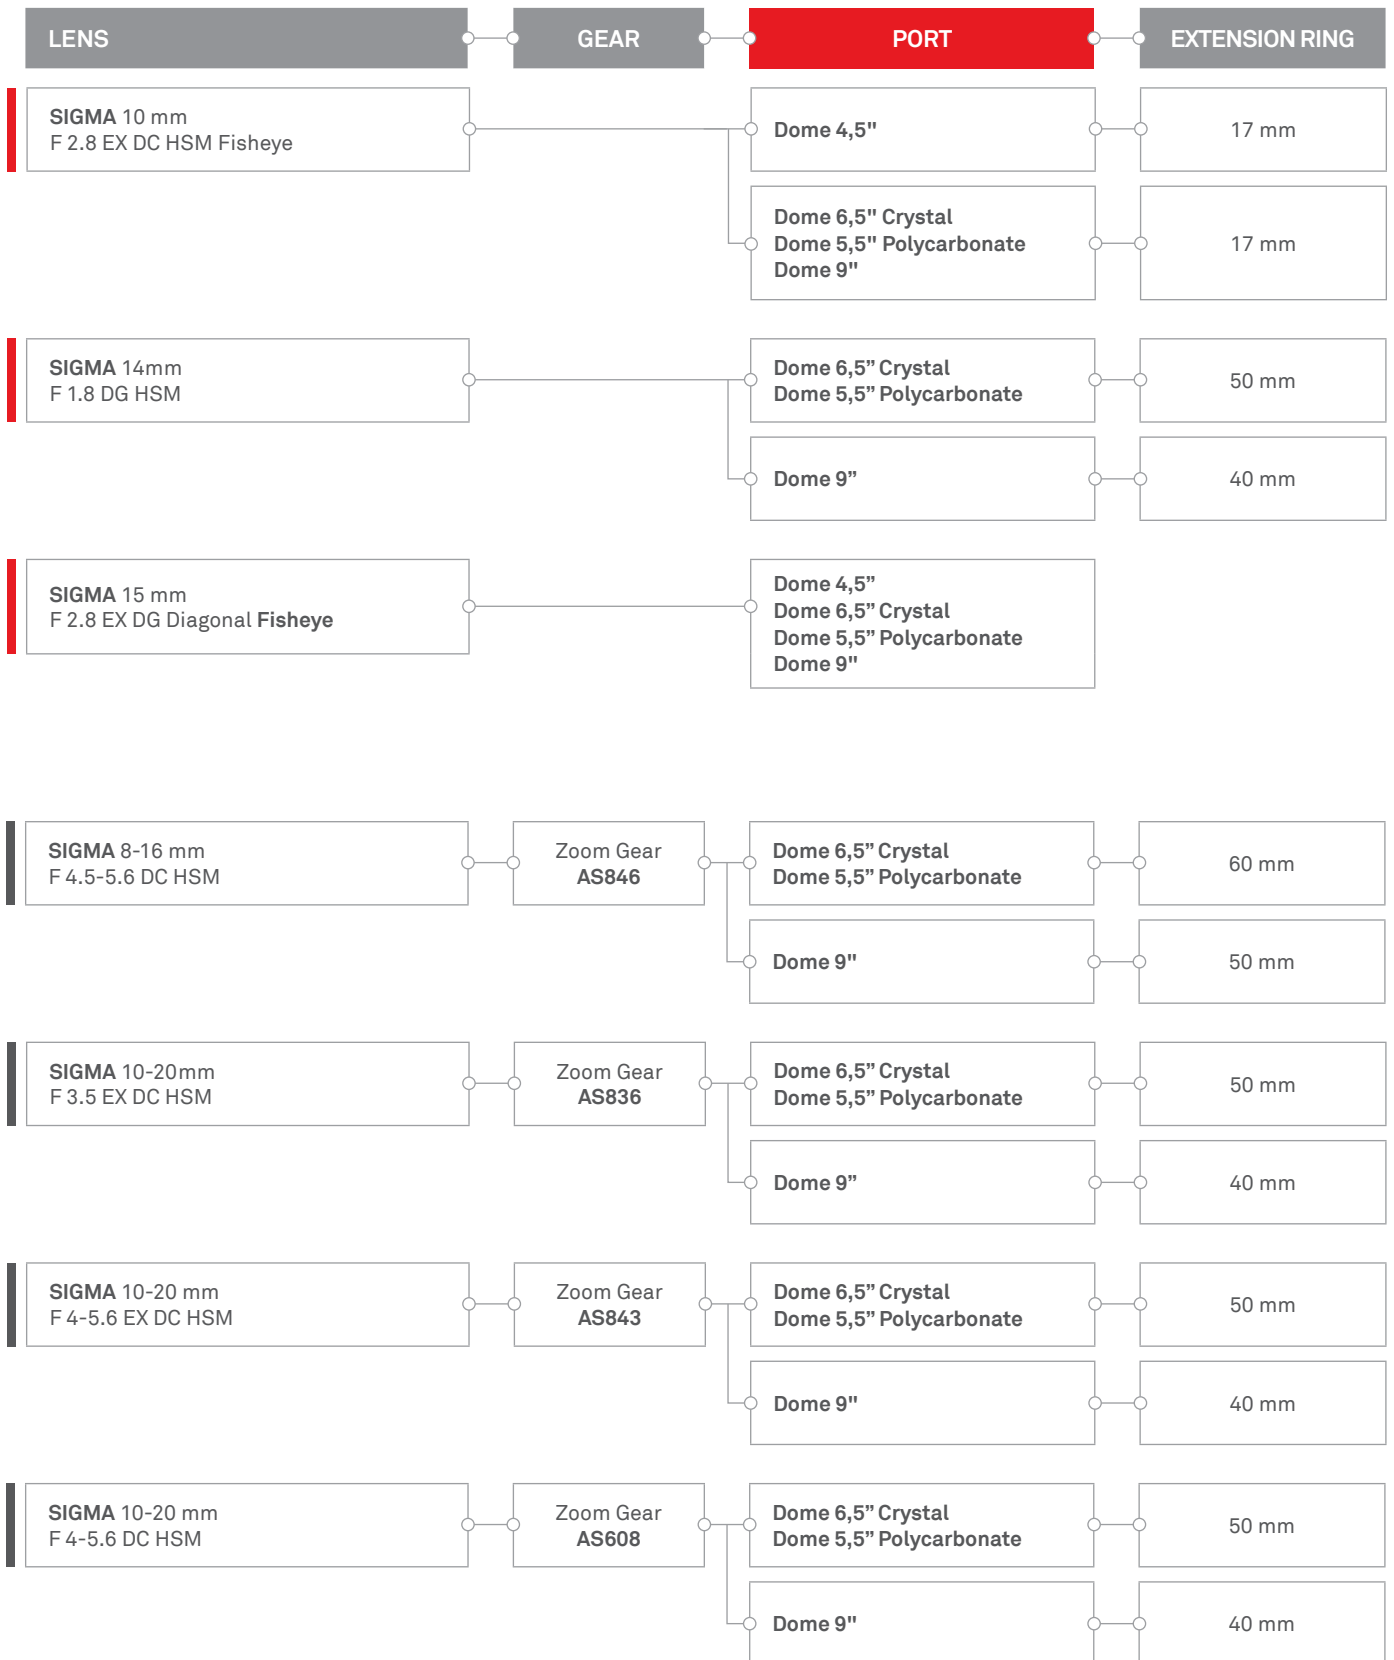

PORT CHART

SIGMA

Dome 4,5" -B120 cod.AS770
Dome 5,5" Polycarbonate -B120 cod.AS801

Dome 6,5" Crystal -B120 cod.AS740
Dome 9" cod.AS795

ISOTECNIC Srl

Via Milano, 177/B | Castelnuovo del Garda | 37014 | Verona | Italia | Partita IVA 04476140233 | Tel. +39 045.6450480

info@isotecnic.it | www.isotecnic.it

Follow us on